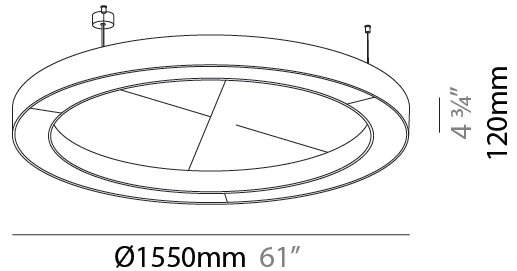

GENERAL

Series: Glorious Acoustic
Brand: Prolicht
Division: Architectural
Mounting Type: Suspension
Mounting Location: Ceiling
Subcategory: Acoustic

PHYSICAL

Shape: Round
Diameter (mm): 1550
Diameter (in): 61
Width (mm): 120
Width (in): 4 ¾
Light Distribution: Direct
Diffuser: PMMA - Opal / Micro-Prism
Fixture Finish: SSR / BKV / CWI / CRY / HAB / UFT / ITA / RUA / FTG / MYG / LOD / PUS / FRO / FUP / KIA / POP / BLS / SPG / MEY / GOH / GUM / CHC / COM / ABZ / JAG / OBR / MOS / ROR
Accent Finish: ANC / ASH / BNA / BTC / BZE / CEL / EGG / EVG / FOG / FOS / FST / FUA / IRI / IRO / KHA / LIC / LIM / MER / MSN / MUS / ONX / PEA / PLU / POL / PPY / RAY / ROY / RST / STE / SWD / TAN / TAU
Fixture Material: Aluminum
Cable Details: 2 000mm / 78 3/4" or 6 000mm / 236 1/4" Transparent Cable

ELECTRICAL

Lamp Type: LED (Zhaga Standard)
Input Wattage (W): 73.4
Total Output Wattage (W): 66.3
Dimming: Non-Dimmable
Driver Included: Yes
Driver Location: Integrated
Driver Type: Constant Current - Universal
Driver Class: Class 2
Input Voltage (V): 120 - 277

LED

Color Temperature (°K): 2700 / 3000 / 3500 / 4000
Max. Delivered Lumen (lm): 6224 / 6442 / 7564 / 6549
Nominal Lumen (lm): 9575 / 9910 / 11636 / 10075
CRI: >90 CRI
Lamp Life (hrs): 50000

OPTICAL

RATINGS AND CERTIFICATIONS

Certified By: CSA Certified to UL and CSA Standards
IP rating: IP20